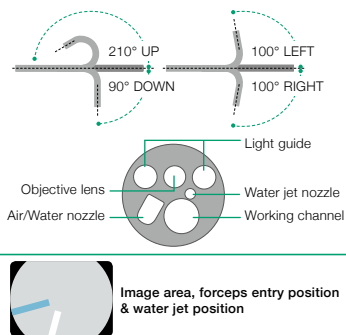

ELUXEO™ VIDEO GASTROSCOPE EG-760Z Optical Magnification

This zoom gastroscop features the well-known 135 x Multi Zoom which leads to clear and more detailed visualisation, allowing deeper analysis of mucosal structures. It has a small bending radius and similar functionality to the routine gastroscop including all features.

SMALL BENDING RADIUS

The EG-760Z features a tight bending section radius with improved angulation. This allows the endoscope to approach the targeted observation point and lesion more easily and with less effort.