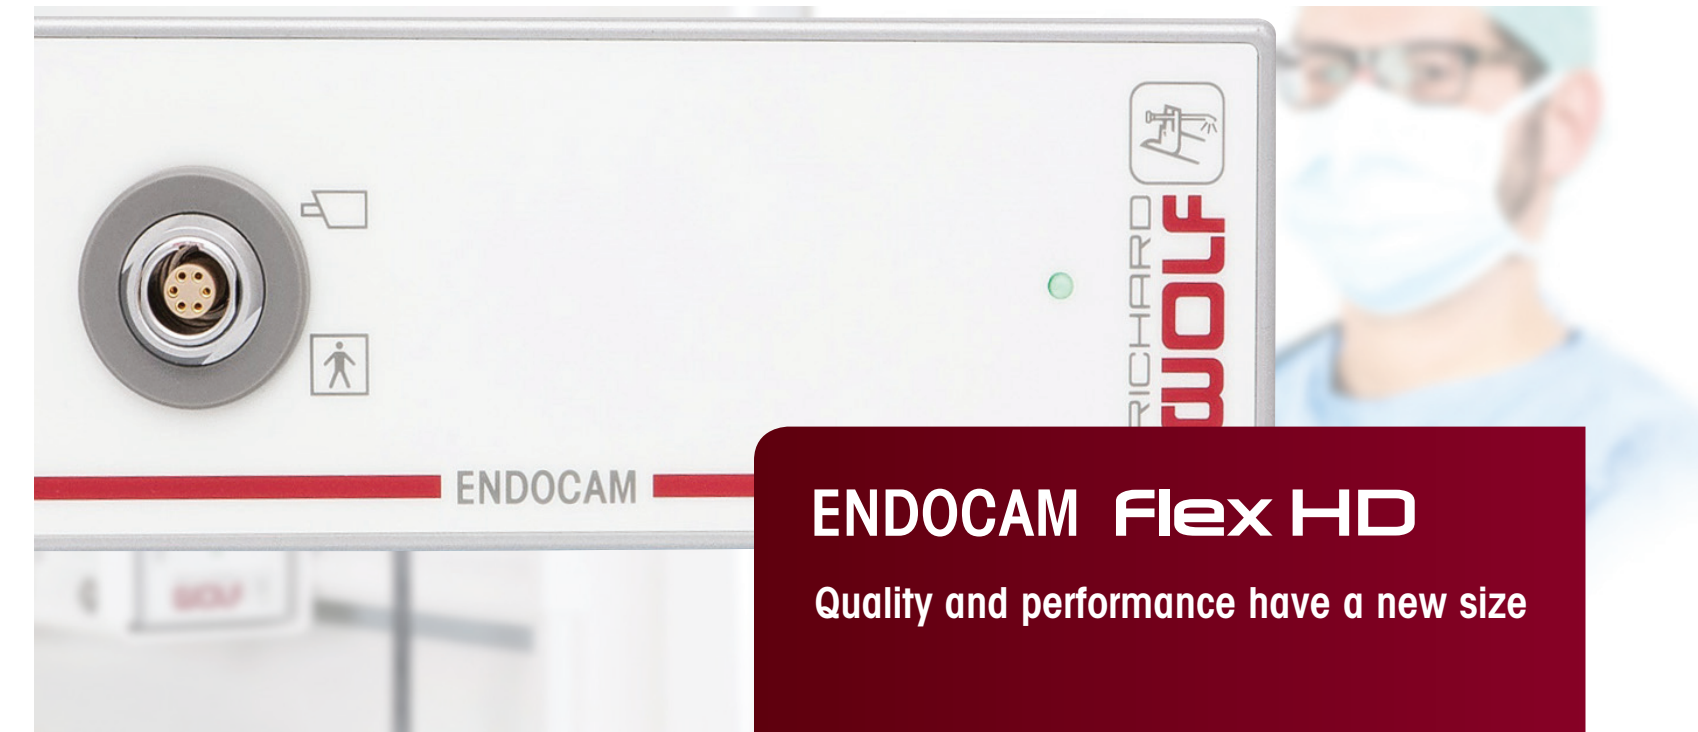

ENDOCAM Flex HD
Quality and performance have a new size

www.richardwolfusa.com